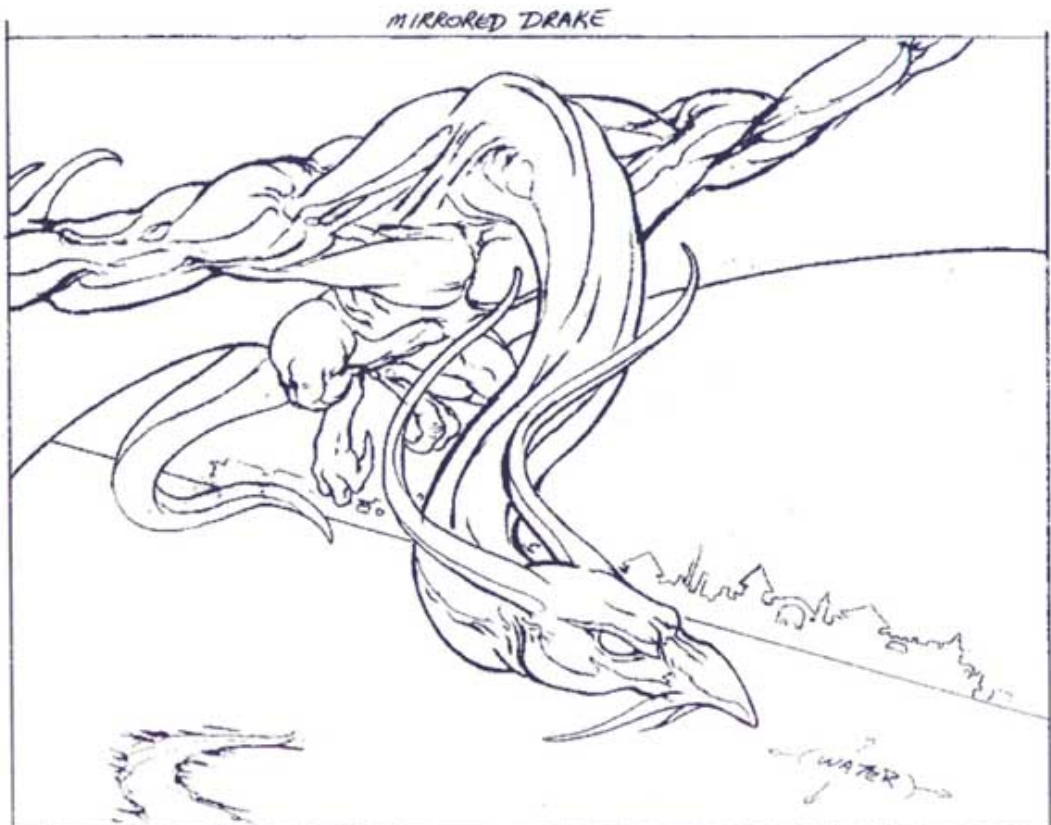

This week's "Sketches" looks at a powerful blue morph creature from *Onslaught*, **Quicksilver Dragon** by Ron Spencer.

1. Art Description

These are the instructions given to the artist:

"Location: Breaker Bay, above the water. Action: Drake with mirrored or shiny reflective scales flying above the water."

Note that the card was described as a Drake, not as a Dragon. In fact, the card was originally called Mirrored Drake.

2. Sketch

This is the preliminary sketch submitted by Ron. Because he was told to paint a Drake, Ron didn't give the creature any front arms.

3. Final Art

Here is a large version of the final piece. R&D decided late in the process that the creature was powerful and cool enough to warrant being changed into a Dragon. That meant arms needed to be added to the artwork to synch it up with the other Dragons in **Magic**.